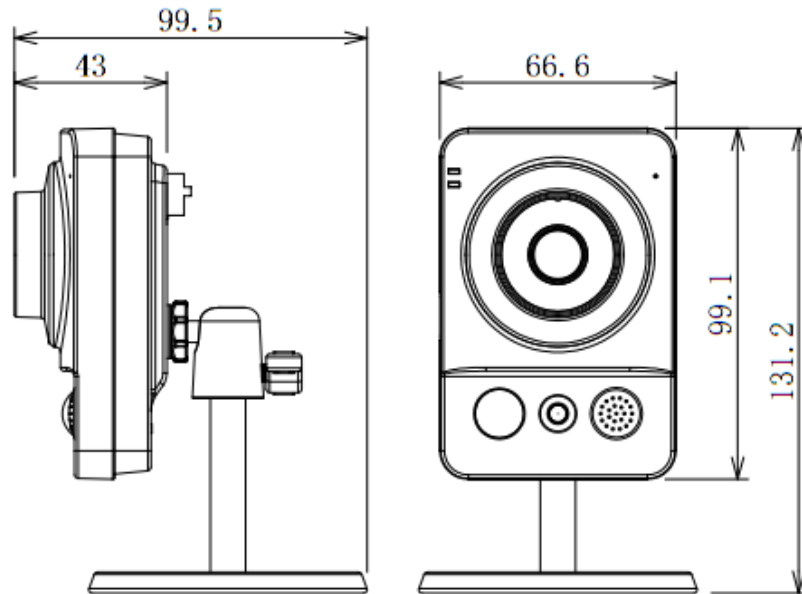

DH-IPC-K200/ 200A /200W

Dimensions (mm)

Dahua Technology Co., Ltd.

1187 BinAn Road, Binjiang District, Hangzhou, China

Tel: +86-571-87688883

Fax: +86-571-87688815

Email: overseas@dahuatech.com

www.dahuatech.com

*Design and specifications are subject to change without notice.

© 2013 Dahua Technology Co., Ltd.